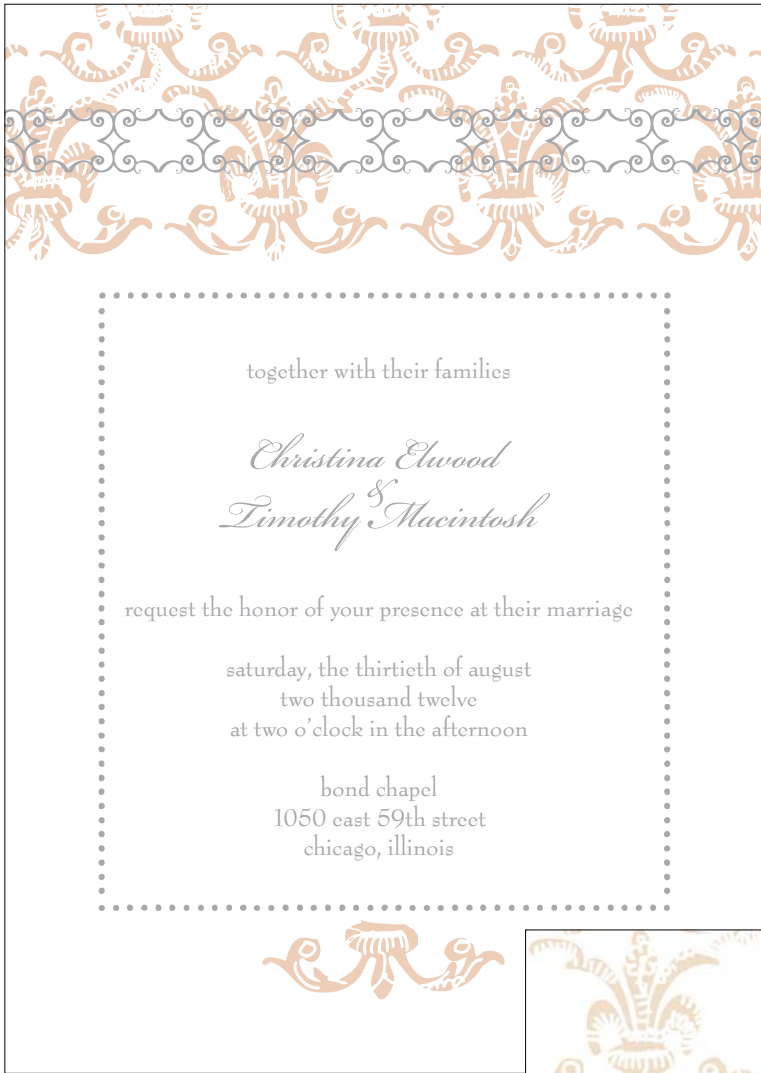

~CUSTOMIZE TO MEET YOUR CLIENTS' NEEDS - AT NO CHARGE!~

FLEUR DE LYS
DESIGN AS SHOWN IN THE ALBUM
5" X 7" · CRANE FLUORESCENT WHITE · BEIGE & PEWTER INKS

Designers' Fine
P R E S S

OFFERS MANY WAYS EACH CLIENT CAN SELECT ONE OF OUR FEATURED DESIGNS YET MAKE IT UNIQUELY THEIR OWN REFLECTING THEIR PERSONAL STYLE - MOST FOR **NO ADDITIONAL FEE!**