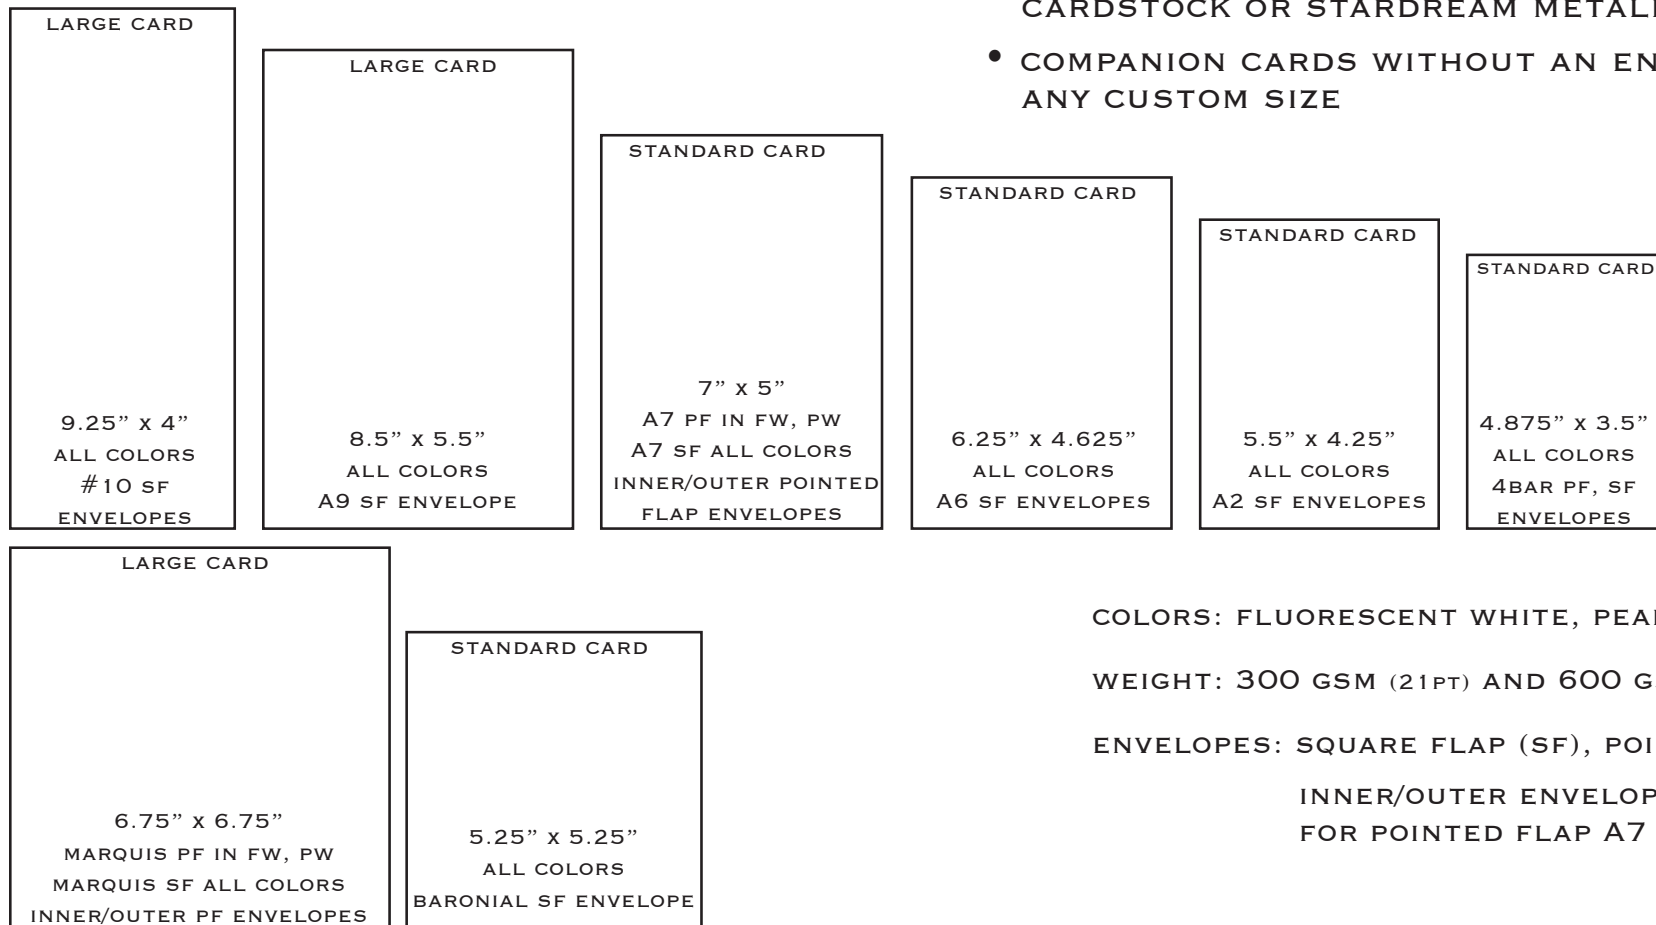

CHOOSE FROM ANY OF THESE AVAILABLE PAPER SIZES

MOST DESIGNS CAN BE ADAPTED TO ANY PAPER SIZE

CRANE LETTRA 100% RECYCLED COTTON

WHAT WE *love* ABOUT CRANE LETTRA PAPERS:

- IT'S A TREE-FREE, ENVIRO-RESPONSIBLE CANVAS!
- DUPLEX FOR EXTRA THICK LETTRA OR TO ADD A POP OF COLOR OR SHINE WITH COLORED CARDSTOCK OR STARDREAM METALLICS
- COMPANION CARDS WITHOUT AN ENVELOPE CAN BE ANY CUSTOM SIZE

COLORS: FLUORESCENT WHITE, PEARL WHITE AND ECRU

WEIGHT: 300 GSM (21PT) AND 600 GSM (42PT)

ENVELOPES: SQUARE FLAP (SF), POINTED FLAP (PF)

INNER/OUTER ENVELOPES ARE AVAILABLE FOR POINTED FLAP A7 AND MARQUIS