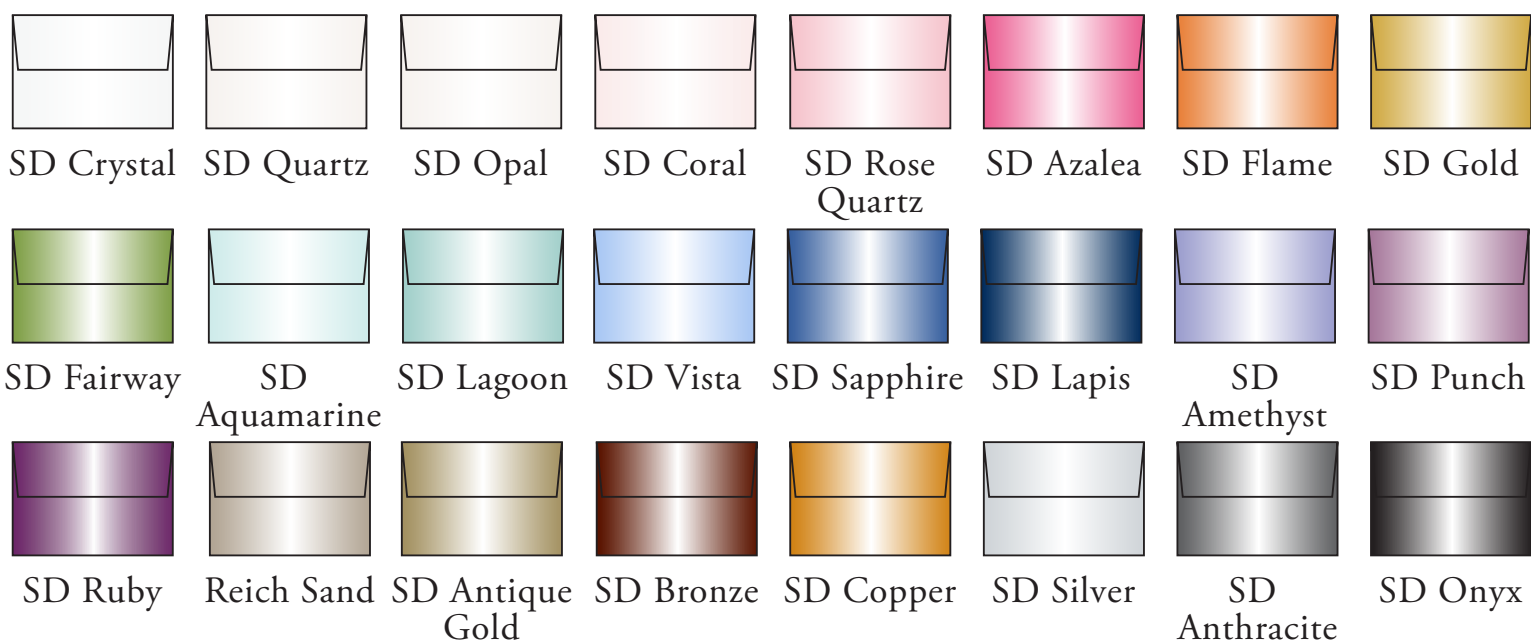

COLORED ENVELOPES

4BAR	3.5" x 4.875"			
A8	5.25" x 7.75"			
A10	5.75" x 9.25"			
MARQUIS	6.75" x 6.75"	<i>square flap only, limited colors - check for availability</i>		

MATTE (*White, Pearl and Cream and Standard, all other colors are Upgrade Colored Envelopes)

METALLIC

Looking for a color or size not listed? **Contact us** for special order or supplied envelope options.